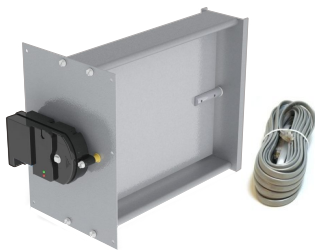

RT80CJ FEATURES

- Compatible with 2-Zone Comfort Controls that use plug&play dampers.
- Power Open/Close or Modulating.
- Uses electronic control of the motor for long life.
- Keyed shaft provides automatic alignment of actuator and damper.
- Shafts with nylon bushings for quiet and reliable operation.
- Plug&Play connection. 25' Cable included.

RT80CJ DAMPER SPECIFICATIONS

Output Torque
80 in-oz.

Input Control
24VAC applied to OPN or CLS terminal.

Operation Time
Fully opens in approximately 3 seconds.

LED Indicators
Green LED indicates fully open and red LED indicates fully closed.

Damper Type
Unsealed.

Electrical Power
24VAC or 24VDC. 2VA when positioning. 1VA when holding position.

Damper
Extruded aluminum frame.

Temperature, Operating
-20° to 175° F.

Maximum Static Pressure
1.0 inch H₂O.

Available Sizes
8 by 8 inches thru 16 by 20 inches in 2-inch increments

Motor Mounting
Motor mounted on the 5.750 x Height face.

Ordering Information

Rectangular damper, with A80MJ Plug&Play Actuator. Sealed. Includes 25-foot Plug&Play cable.