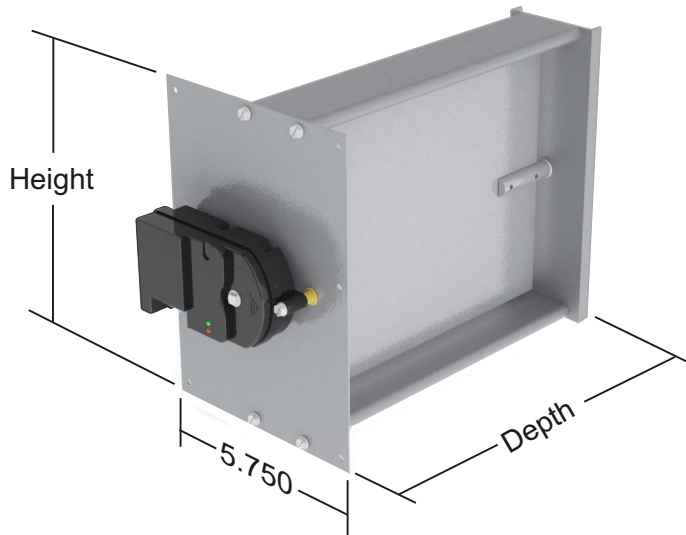

RT80CJ FEATURES

- Compatible with 2-Zone Comfort Controls that use plug&play dampers.
- Power Open/Close or Modulating.
- Uses electronic control of the motor for long life.
- Keyed shaft provides automatic alignment of actuator and damper.
- Shafts with nylon bushings for quiet and reliable operation.
- Plug&Play connection. 25' Cable included.

RT80CJ DAMPER SPECIFICATIONS

Output Torque
80 in-oz.

Input Control
24VAC applied to OPN or CLS terminal.

Operation Time
Fully opens in approximately 3 seconds.

LED Indicators
Green LED indicates fully open and red LED indicates fully closed.

Damper Type
Unsealed.

Electrical Power
24VAC or 24VDC. 2VA when positioning. 1VA when holding position.

Damper
Extruded aluminum frame.

Temperature, Operating
-20° to 175° F.

Maximum Static Pressure
1.0 inch H₂O.

Available Sizes
8 by 8 inches thru 16 by 20 inches in 2-inch increments

Motor Mounting
Motor mounted on the 5.750 x Height face.

Ordering Information

Rectangular damper, with A80MJ Plug&Play Actuator. Sealed. Includes 25-foot Plug&Play cable.